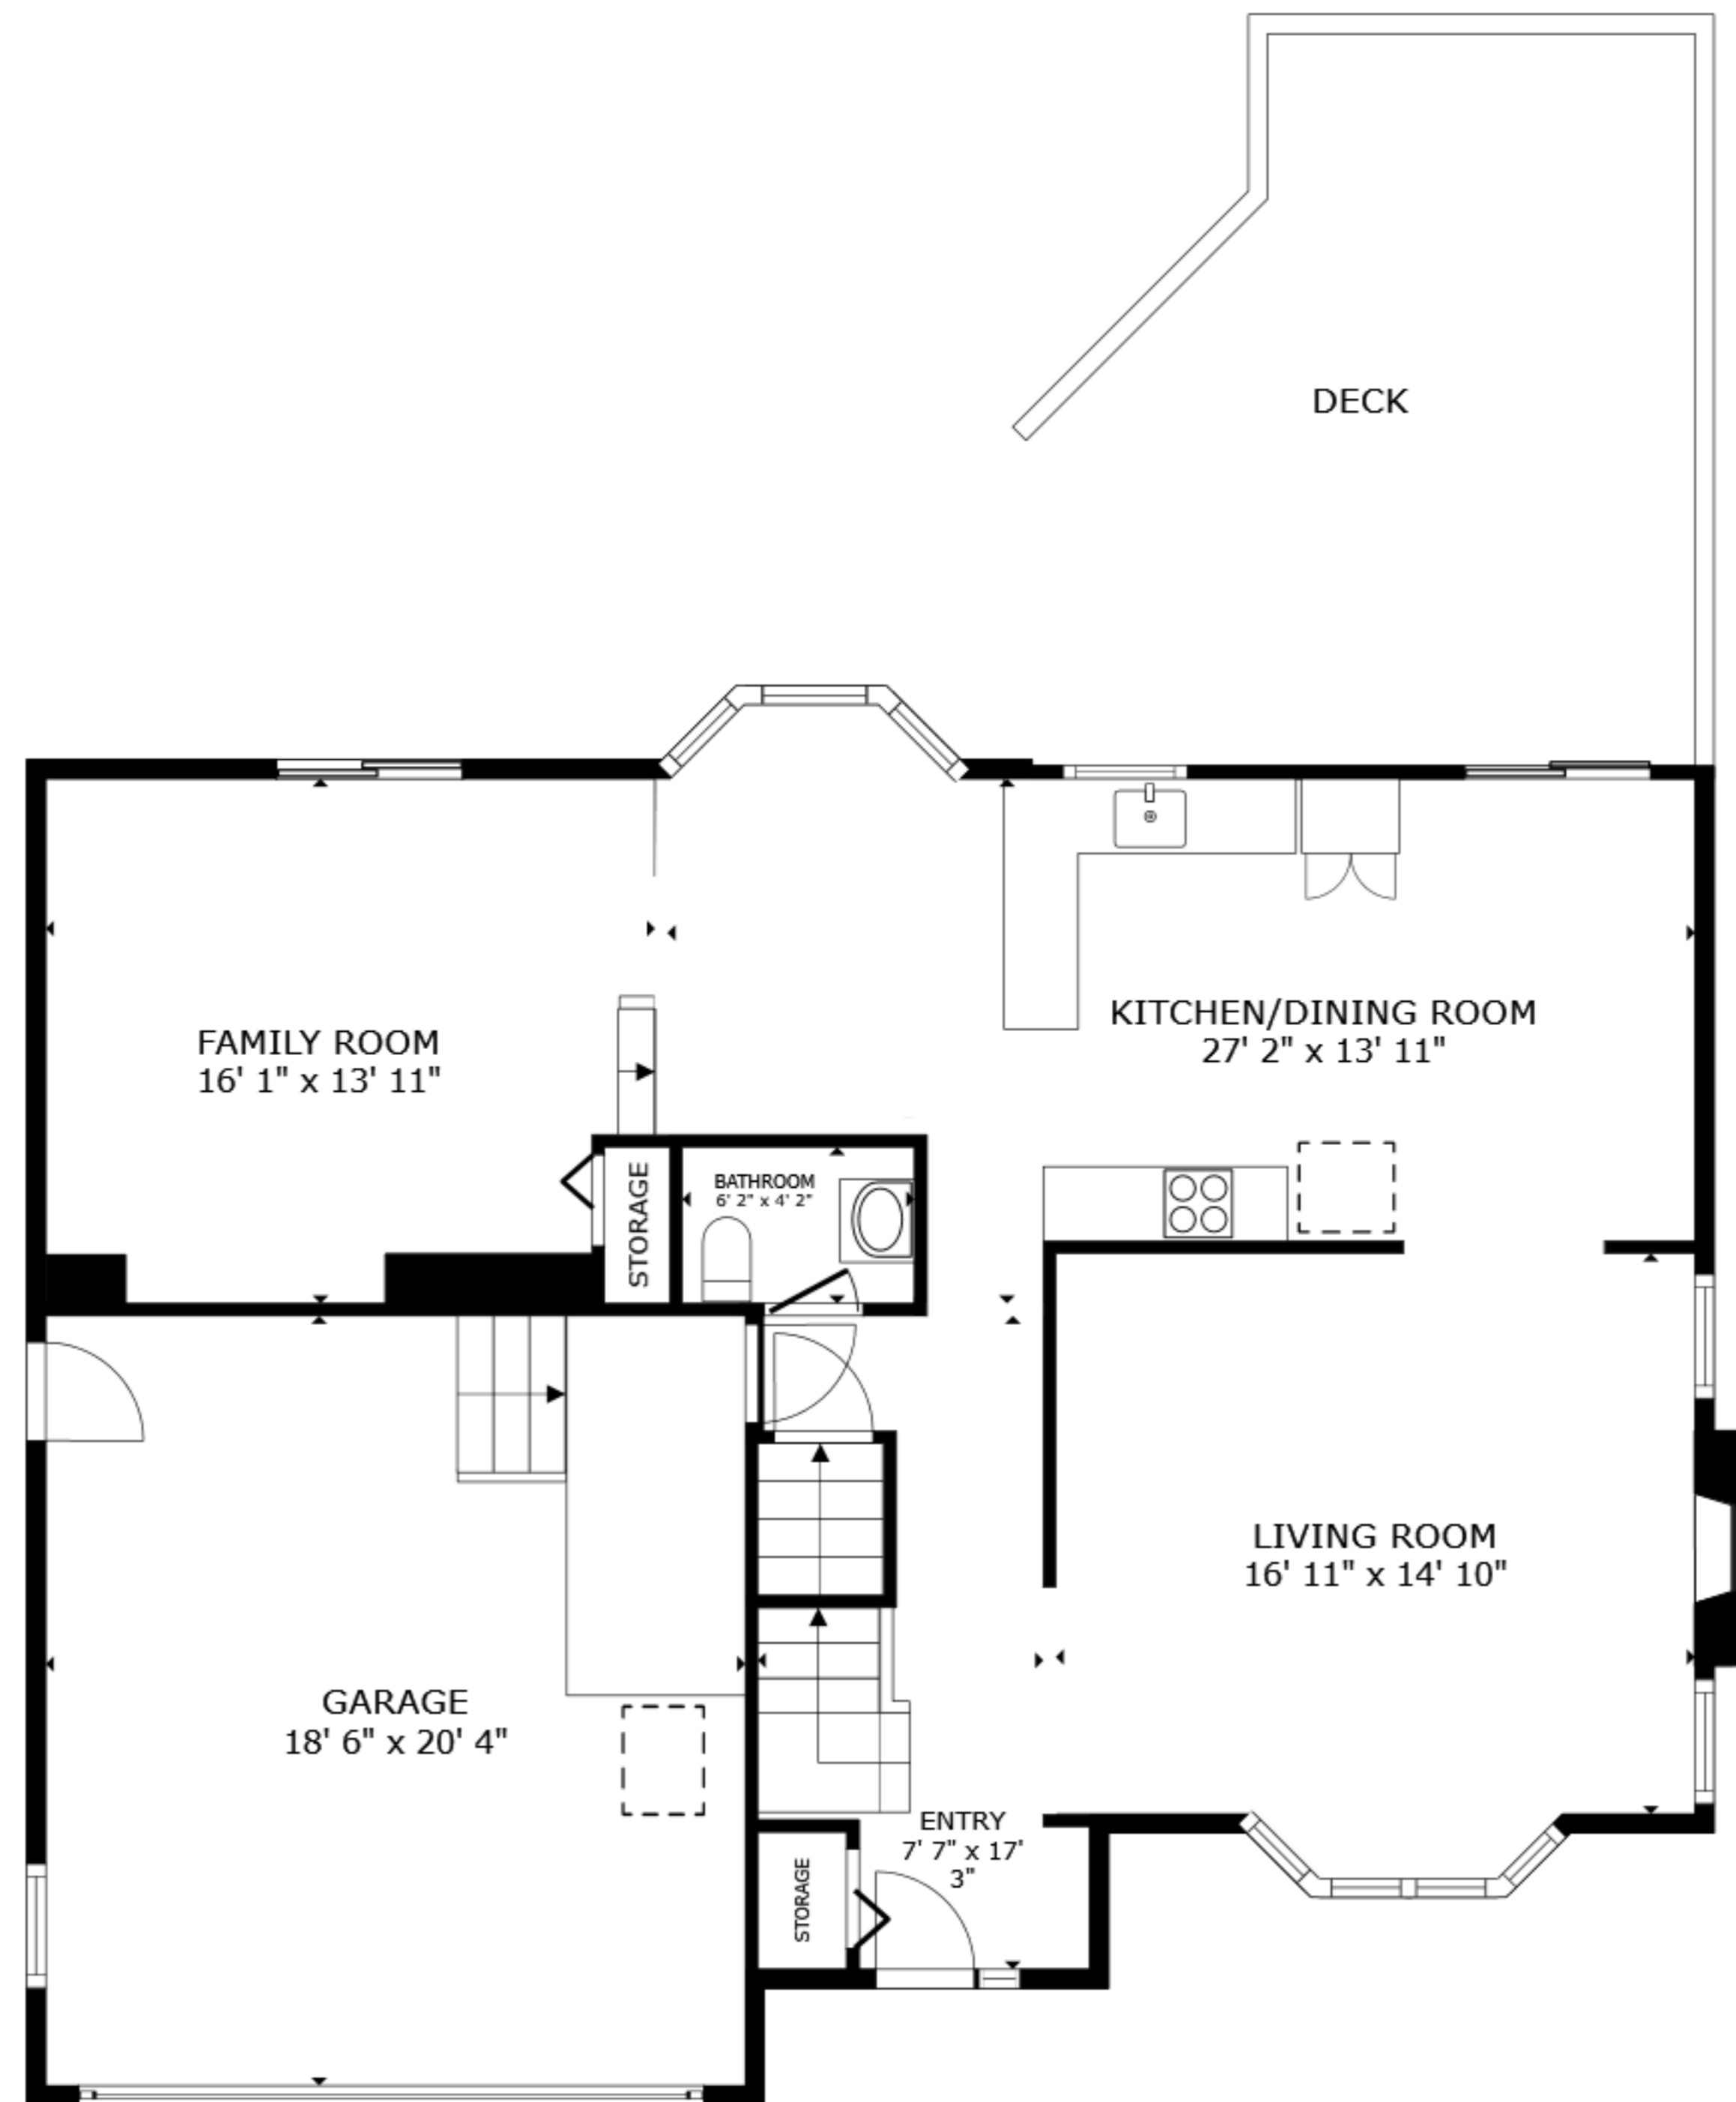

FLOOR 1

FLOOR 2

FLOOR 3

GROSS INTERNAL AREA
 FLOOR 1 905 sq.ft. FLOOR 2 1,009 sq.ft. FLOOR 3 1,087 sq.ft.
 EXCLUDED AREAS : GARAGE 377 sq.ft. DECK 294 sq.ft.
 TOTAL : 3,001 sq.ft.

SIZES AND DIMENSIONS ARE APPROXIMATE, ACTUAL MAY VARY.