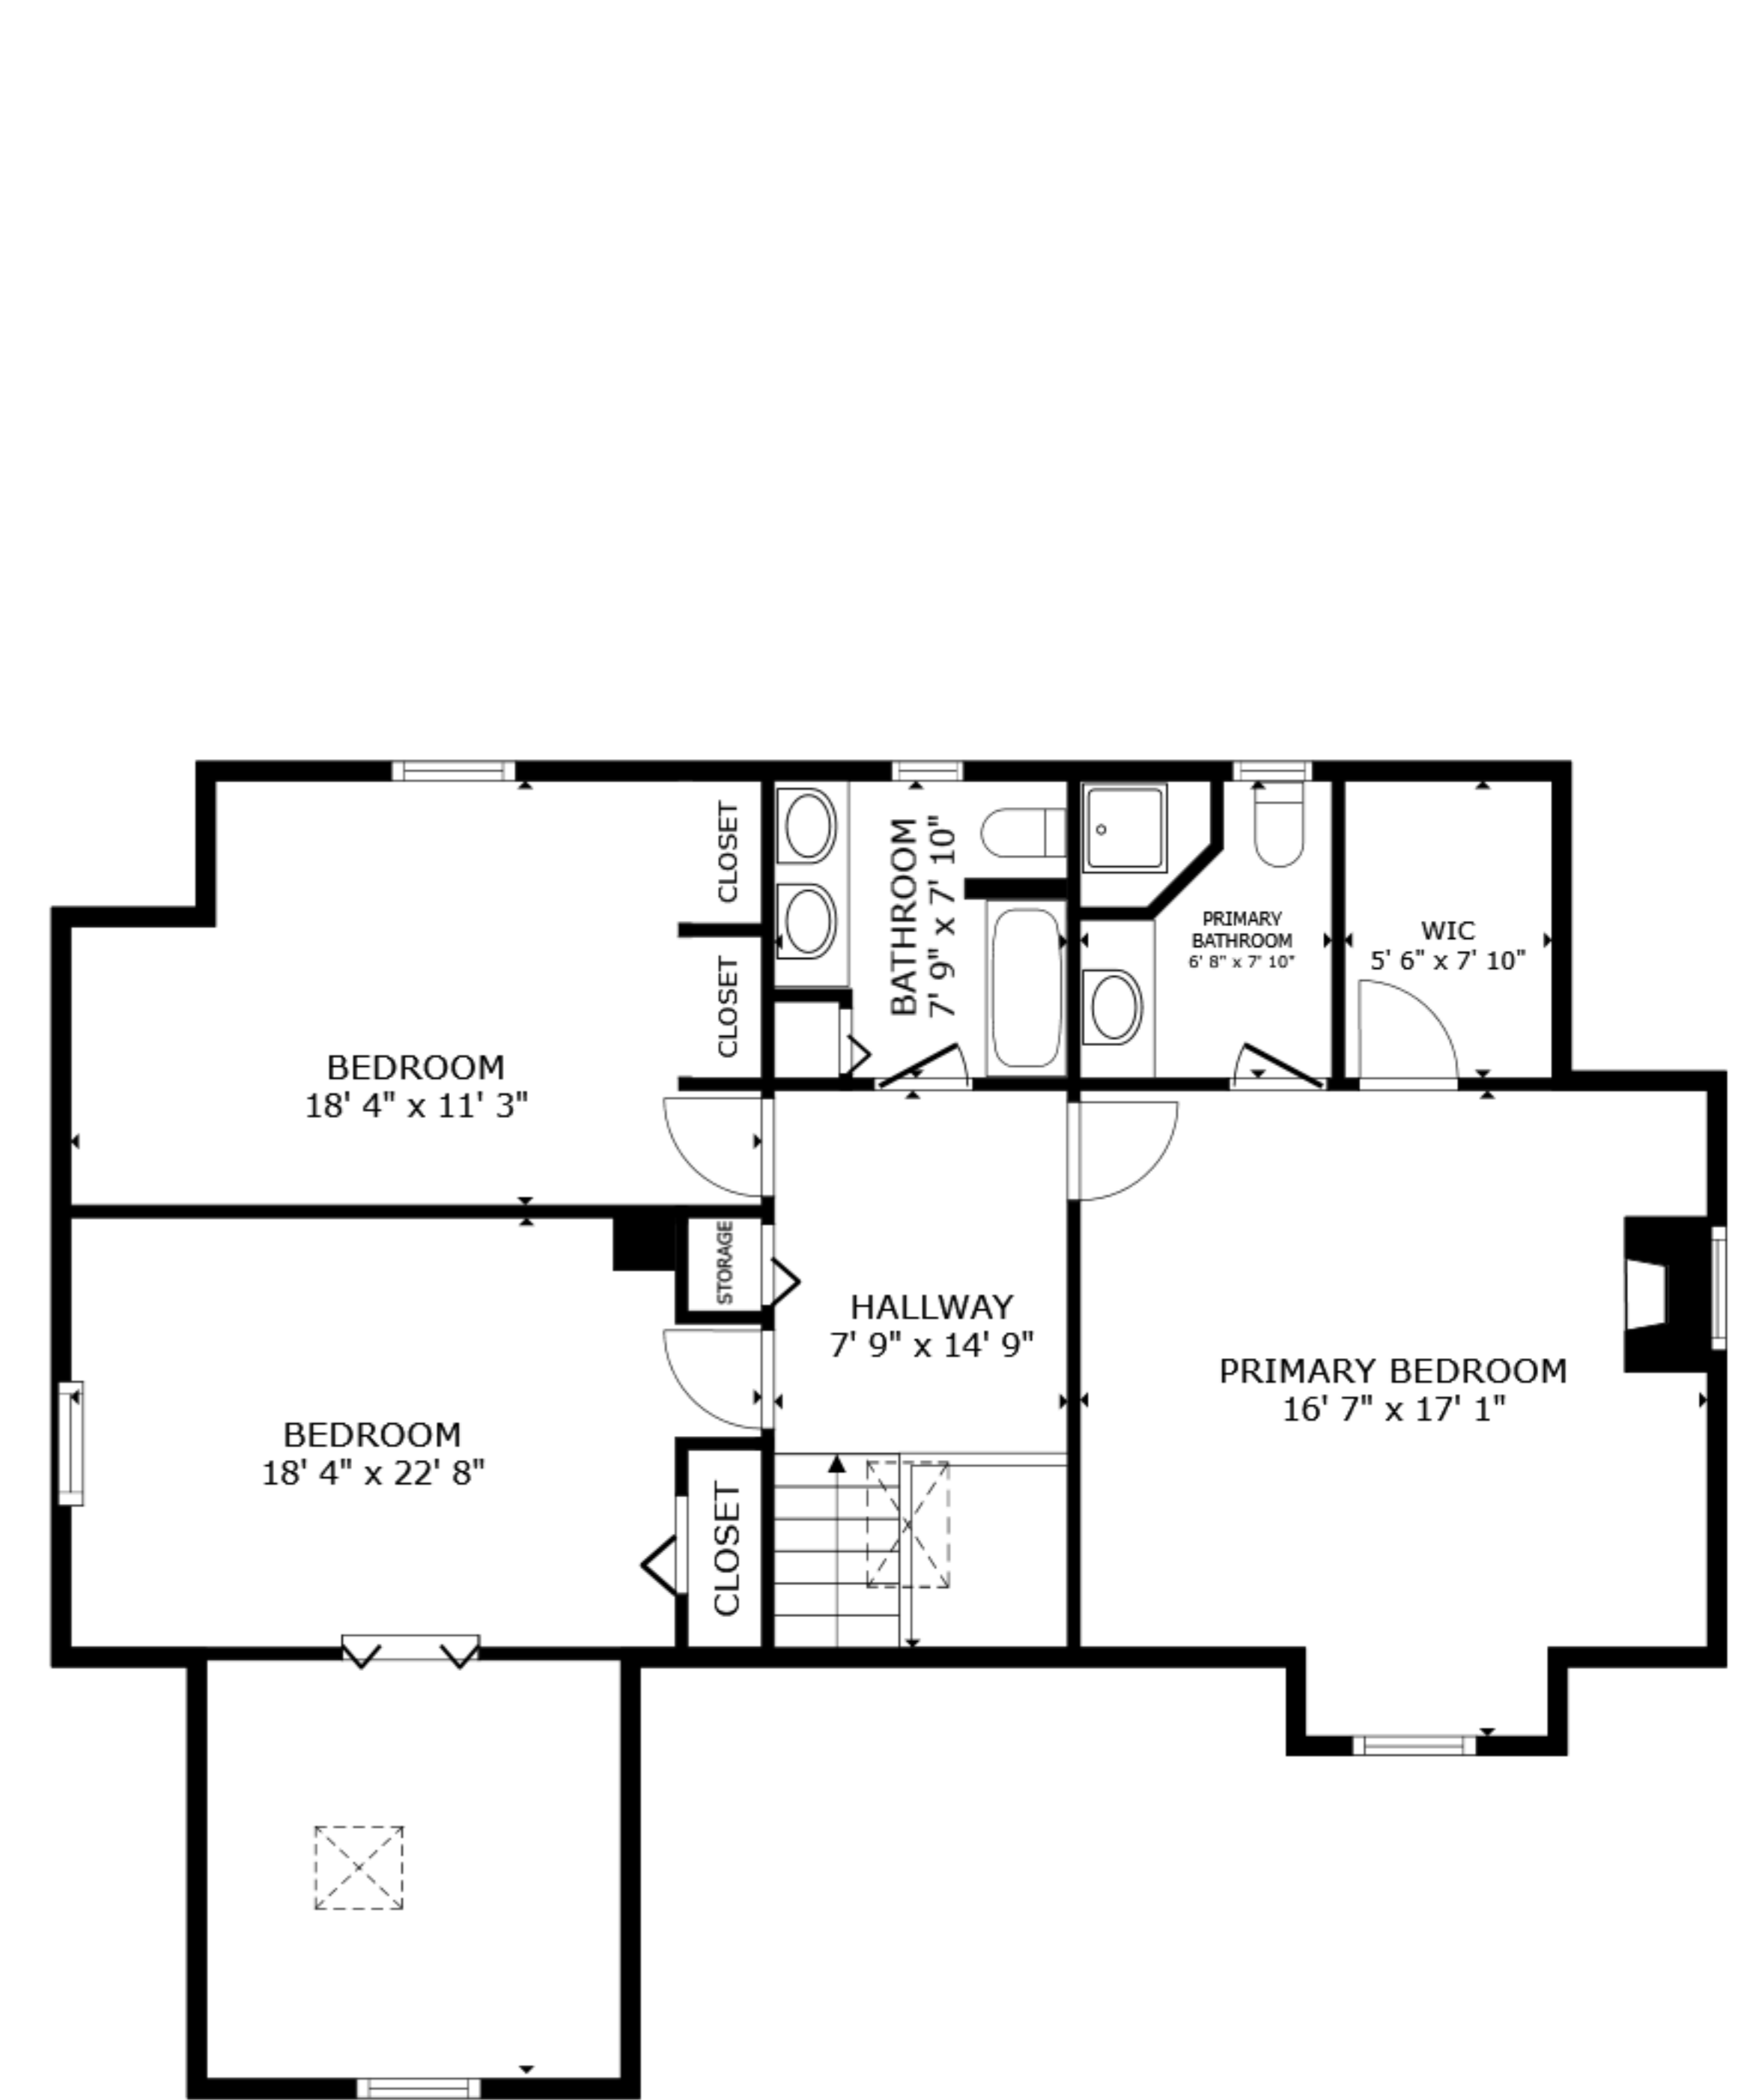

FLOOR 1

FLOOR 2

FLOOR 3

GROSS INTERNAL AREA
 FLOOR 1 905 sq.ft. FLOOR 2 1,009 sq.ft. FLOOR 3 1,087 sq.ft.
 EXCLUDED AREAS : GARAGE 377 sq.ft. DECK 294 sq.ft.
 TOTAL : 3,001 sq.ft.

SIZES AND DIMENSIONS ARE APPROXIMATE, ACTUAL MAY VARY.